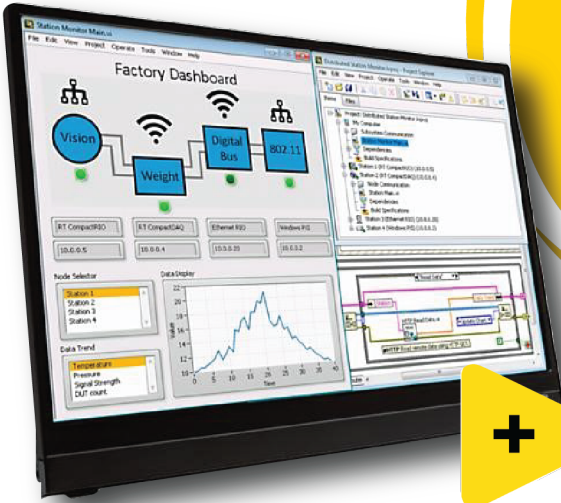

+ LabVIEW™

WHAT IS LABVIEW?

Application software for test, measurement, and control system

FEATURES

Interfaces with software

Scales across different targets & OSs

Built-in Libraries

LABVIEW EDITION